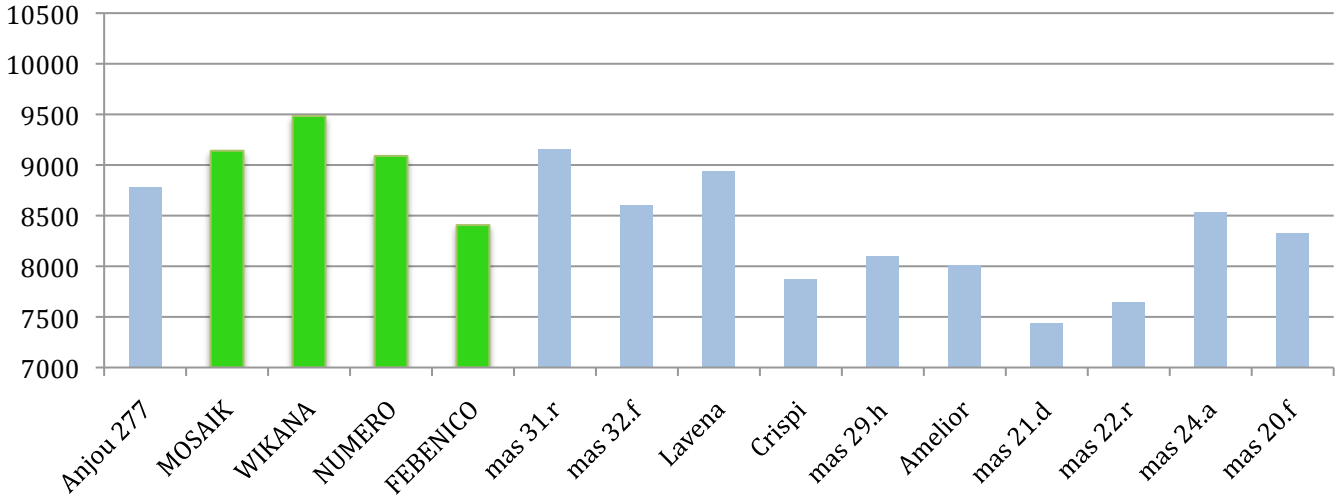

## grain maize trial 2010 strip trial Gunskirchen (near Wels)

growing date: 25.4.2010  
harvest date: 10.10.2010  
fertilizing:  
plant protection:  
parcel: 6 rows with 70cm distance

hybrid:	FAO ca.:	% H <sub>2</sub> O	dry matter	length of parcels	qm per parcel	kg-Yield wet per parcel	ha-Yield in kg wet	ha-Yield in kg dry	Yield relative
Anjou 277	290	33,6	66,4	146,0	613	811,0	13.226	8782	102
<b>MOSAIK</b>	290	31,9	68,1	149,0	626	840,0	13.423	9141	<b>106</b>
<b>WIKANA</b>	270	31,2	68,8	152,0	638	880,0	13.784	9484	<b>110</b>
<b>NUMERO</b>	250	30,3	69,7	155,0	651	849,0	13.041	9090	<b>106</b>
<b>FEBENICO</b>	240	31,8	68,2	158,0	664	818,0	12.327	8407	98
mas 31.r	330	34,9	65,1	161,0	676	951,0	14.064	9156	106
mas 32.f	310	33,5	66,5	164,0	689	891,0	12.936	8602	100
Lavena	300	32,1	67,9	167,0	701	924,0	13.174	8945	104
Crispi	300	33,1	66,9	170,0	714	840,0	11.765	7871	91
mas 29.h	290	32,5	67,5	173,0	727	872,0	12.001	8101	94
Amelior	290	33,3	66,7	176,0	739	888,0	12.013	8013	93
mas 21.d	280	29,3	70,7	179,0	752	791,0	10.521	7439	86
mas 22.r	270	32,3	67,7	182,0	764	863,0	11.290	7643	89
mas 24.a	270	32,7	67,3	185,0	777	986,0	12.690	8540	99
mas 20.f	260	33,7	66,3	185,0	777	976,0	12.561	8328	97
<b>Average:</b>	283	32	68	165	693	879	12752	8607	100

## grain maize trial 2010 strip trial Gunskirchen (near Wels)